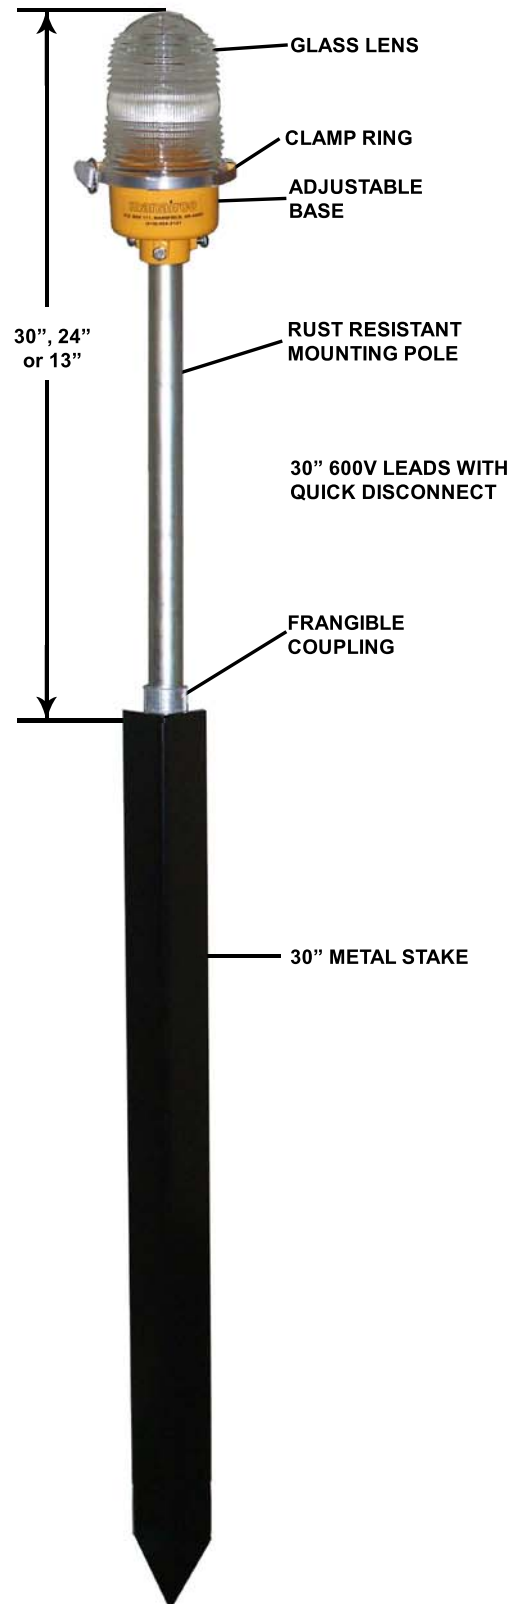

RUNWAY THRESHOLD TAXIWAY OBSTRUCTION

25 - 40 Watt Medium Intensity Lights 117V

6000 SERIES

Designed For
Economical
Airport Lighting

Using 25 or 40 watt extra long life bulbs, Manairco 6000 Series lights provide superior performance with minimal maintenance. Fixtures may be easily converted to 6.6 amp by simply changing the socket.
(No need to purchase new fixtures)

67 watt bulbs also available

MODEL	LENS COLOR	LOCATION
6100	Clear	Runway
6200	Green	Threshold
6250	Red/Green	Threshold
6275	Green/Clear	Threshold
6285	Green/Obsc.	Threshold
6300	Red	Obstruction
6350	Red/Clear	Obstruction
6400	Blue	Taxiway
6500	Amber	Heliport
6550	Amber/Clear	Runway (IFR)