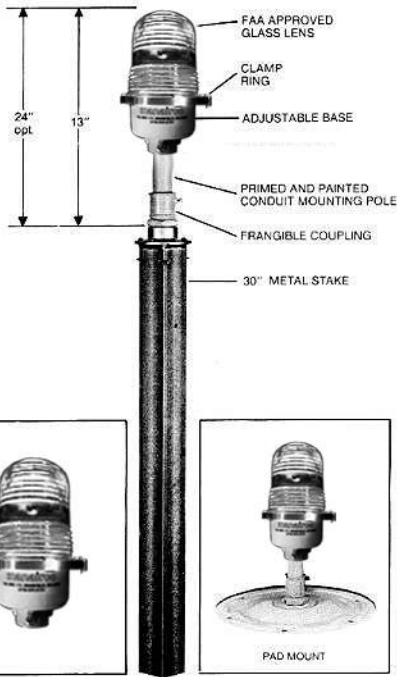

# FAA APPROVED MEDIUM INTENSITY AIRPORT LIGHTING 7000 & 8000<sup>™</sup> SERIES

- Runway Edge  
 Taxiway Edge  
 Threshold Lighting

#### MOUNTINGS

These lighting fixtures are mounted on a 5" or 16" primed and painted conduit mounting pole with a frangible coupling and attached either to a 30" rust-resistant, metal stake that is driven into the ground or a low profile pad mount.

#### LENSES

Lenses are made of durable, tempered "glass" featuring magnifying prisms.

MODEL	WATTAGE	COLOR	LOCATION
7100	30	clear	runway
7250	45	red/green	threshold
7300	45	red	obstruction
7400	30	blue	taxiway
7550	30	clear/amber	runway
8100	40	clear	runway
8125*	40	clear	runway
8250	100	red/green	threshold
8400	40	blue	taxiway
8425*	25	blue	taxiway
8500	40	amber	heliport
8525*	40	amber	heliport
8550	40	clear/amber	runway