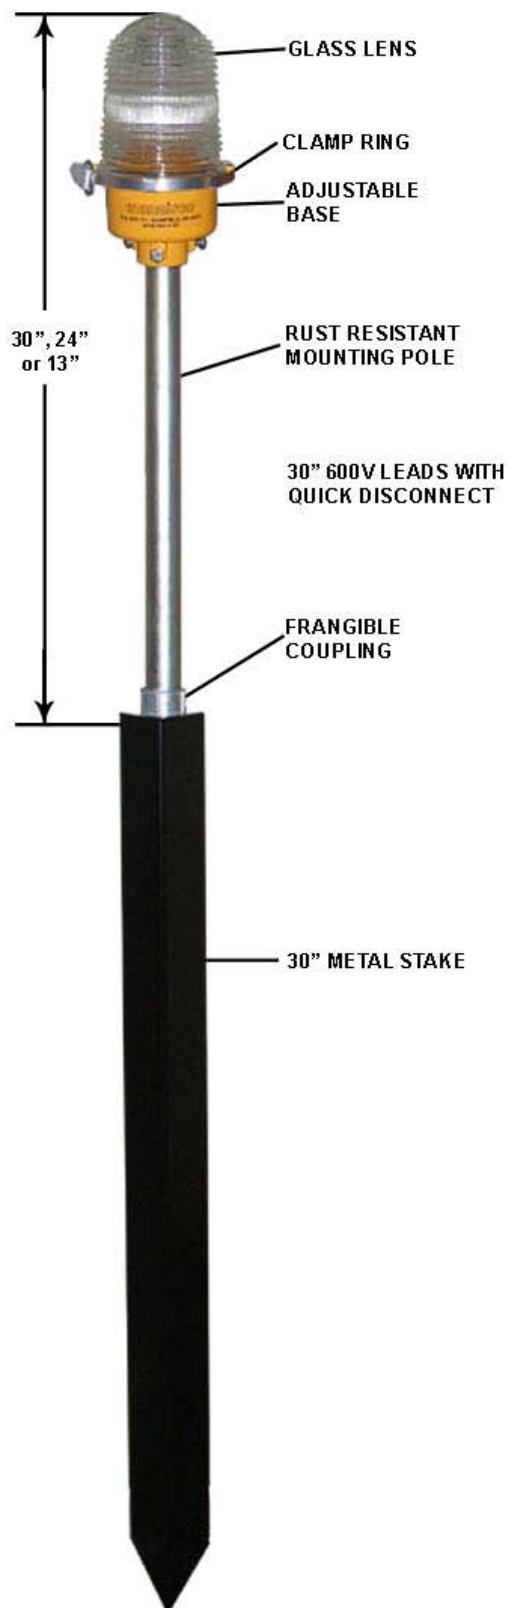

RUNWAY THRESHOLD TAXIWAY OBSTRUCTION

25 - 40 Watt Medium Intensity Lights 117V Led Lamps available up to 50,000 hours life

6000 SERIES

Designed For Economical Airport Lighting

Using 25watt, 40 watt or our new Led extra long life bulbs , Manairco 6000 Series lights provide superior performance with minimal maintenance. Fixtures may be easily converted to 6.6 amp by simply changing the socket.
(No need to purchase new fixtures)

67 watt bulbs also available

MODEL	LENS COLOR	LOCATION
6100	Clear	Runway
6200	Green	Threshold
6250	Red/Green	Threshold
6275	Green/Clear	Threshold
6285	Green/Obsc.	Threshold
6300	Red	Obstruction
6350	Red/Clear	Obstruction
6400	Blue	Taxiway
6500	Amber	Heliport
6550	Amber/Clear	Runway (IFR)