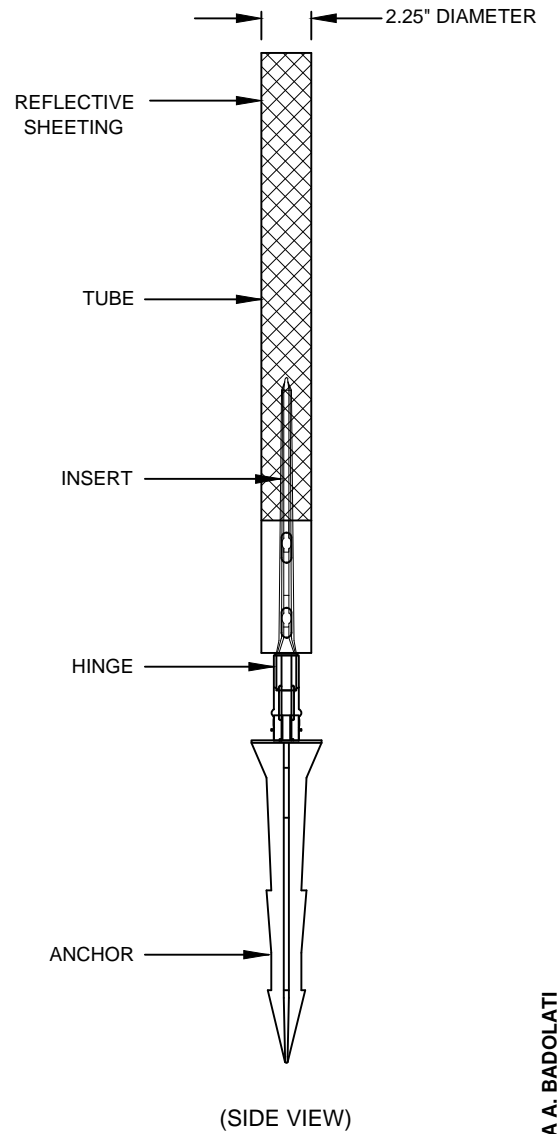

<b>FLEXSTAKE</b> <b>A650 SERIES</b> <b>L853 AIRPORT</b> <b>TUBULAR GROUND</b> <b>MOUNT DELINEATOR</b> <b>(WHITE RUNWAY EDGE/          BLUE TAXIWAY EDGE ONLY)</b>	
CATALOG NO.	PRODUCT LENGTH
XXXX	19"
XXXX	24"
XXXX	30"