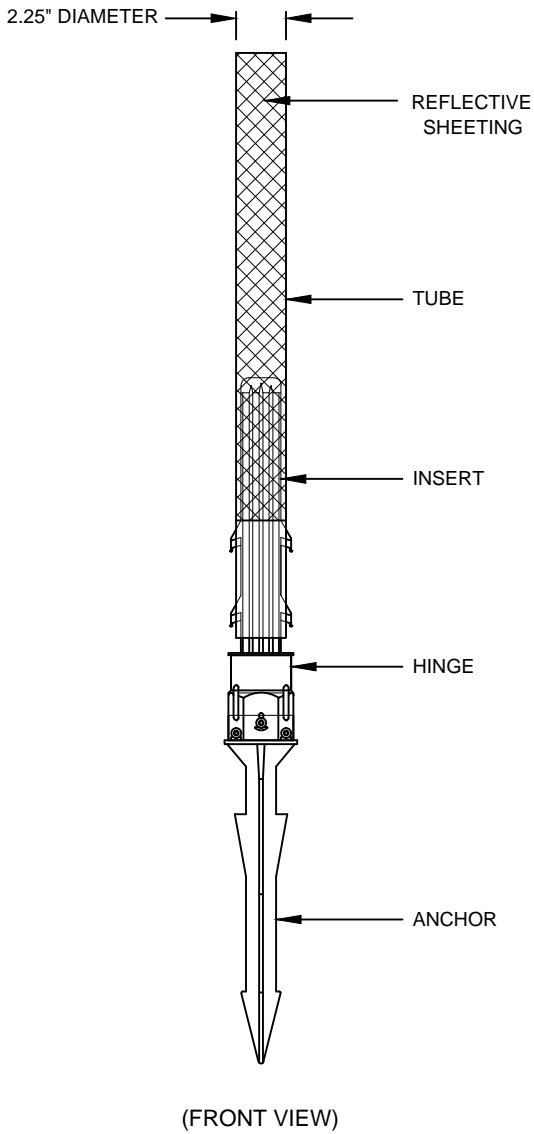

<b>FLEXSTAKE</b> <b>A650 SERIES</b> <b>L853 AIRPORT</b> <b>TUBULAR GROUND</b> <b>MOUNT DELINEATOR</b> <b>(WHITE RUNWAY EDGE/          BLUE TAXIWAY EDGE ONLY)</b>	
CATALOG NO.	PRODUCT LENGTH
XXXX	19"
XXXX	24"
XXXX	30"